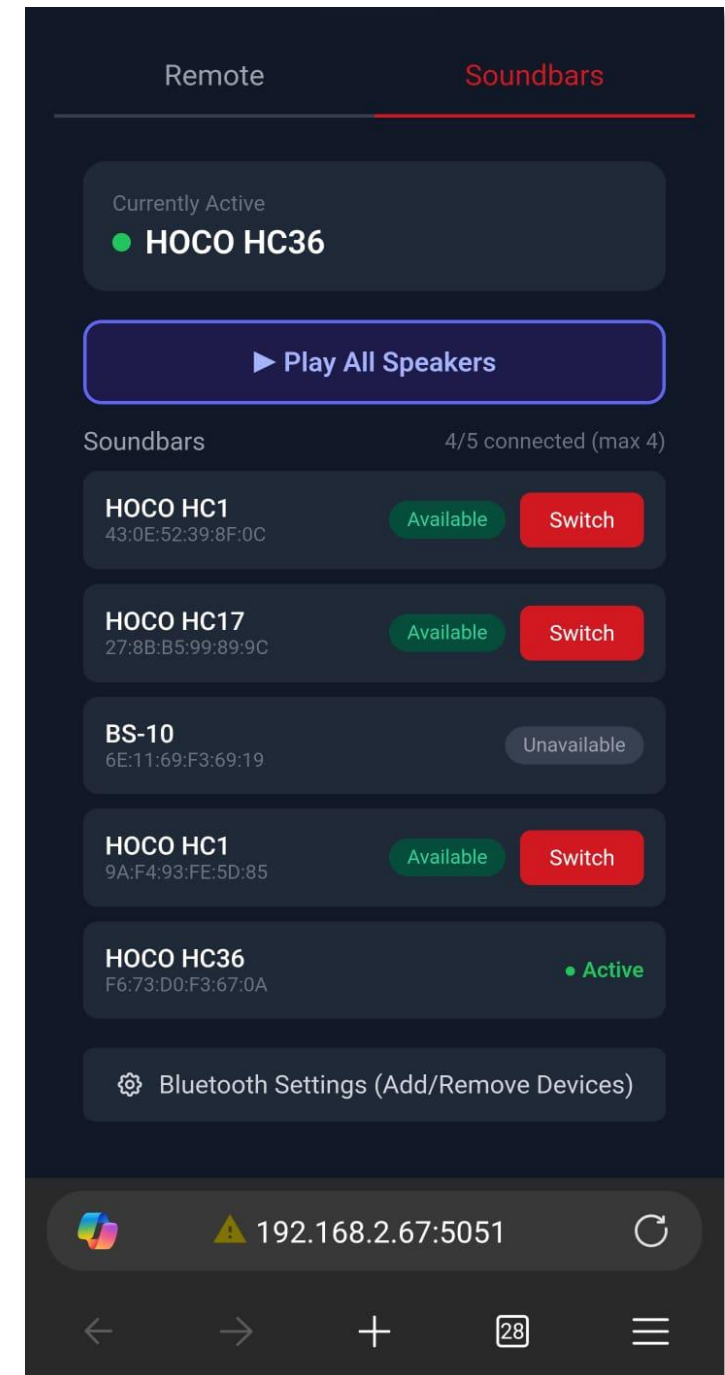

The last screen is where you set up which devices you need paired for the Demo.

This system can be used as a standalone Media player with content uploaded from a centralised web based dashboard for distribution to different outlets, or multiple demo displays in one store