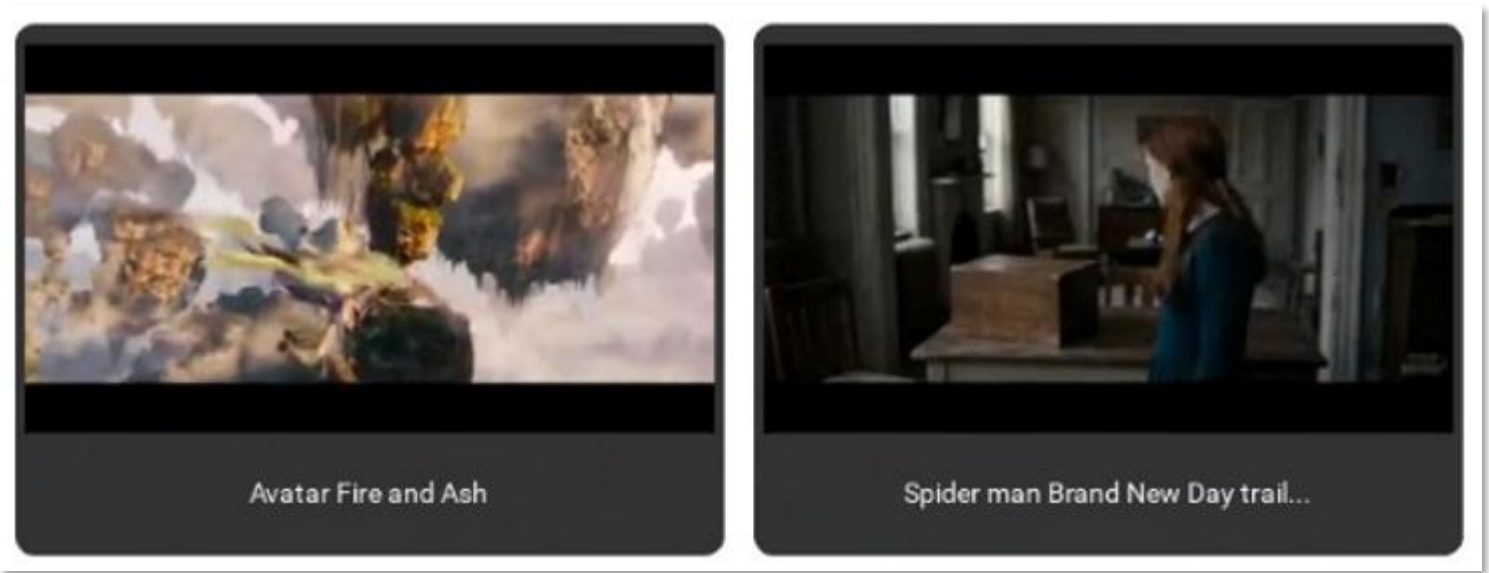

Operate Dominate Soundbar Control in 1 of two ways.

1. If your tv is Android use the tv remote to access onscreen content and change sound bars..
2. If your tv is Linux scan the QR code with your phone and control the app with your phone as the remote control.