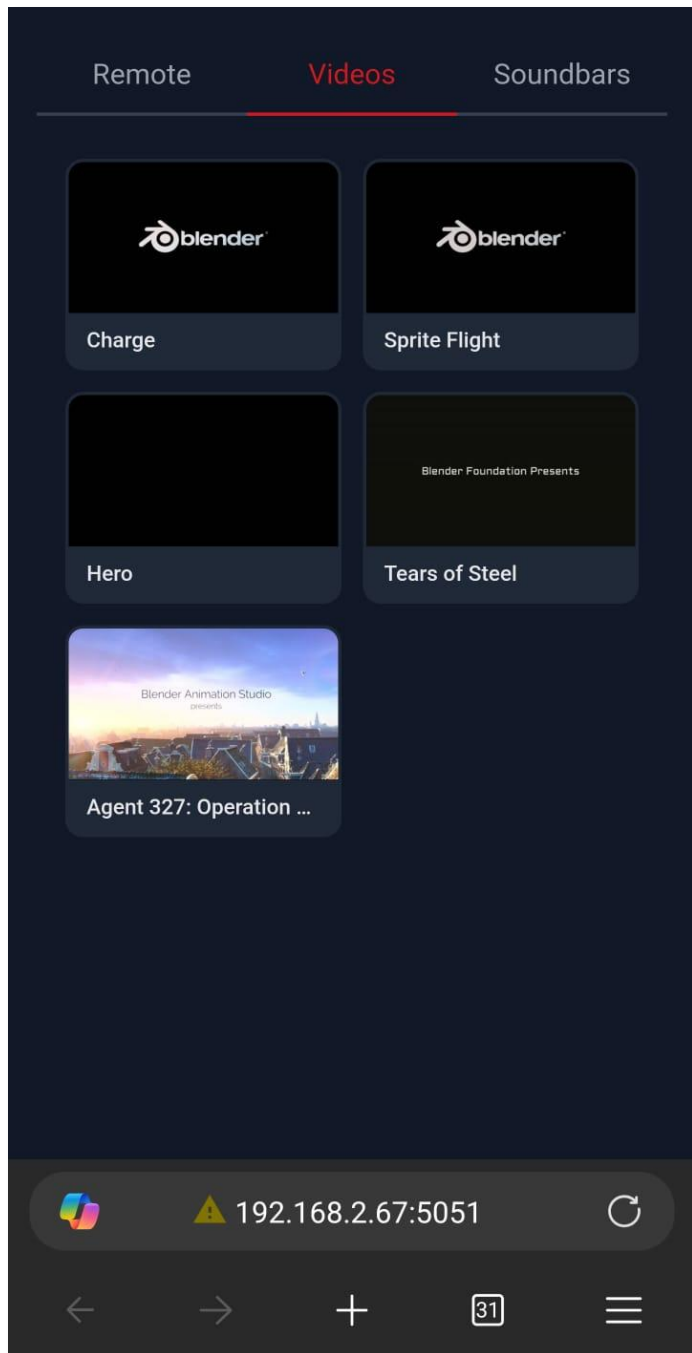

BYOD – Allow your sales person to use their own phone to control the demo.

Shortcut for videos added to phone remote as well.

The screen is where you set up which devices you need paired for the Demo.