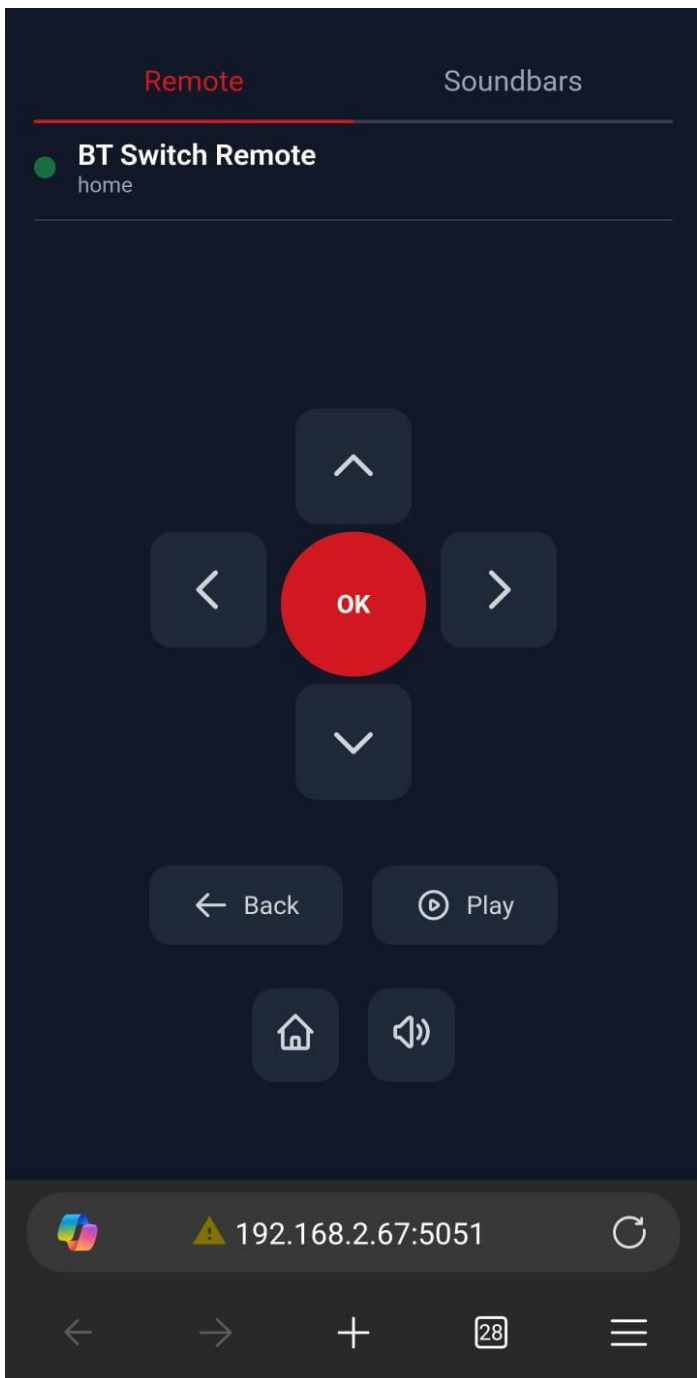

>_ Quick Install (one command)

```
$ tar xzf btswitch-linux.tar.gz && cd linux-tv && chmod +x install.sh && ./install.sh
```

Getting Started

- 1 [Download & Install](#)
Download the BTSwitch player package and run the installer on your Linux device.
 - ✓ Extract the downloaded archive
 - ✓ Run the install script (installs dependencies & sets up auto-start)
 - ✓ The player will launch automatically in fullscreen

Operate Dominate Soundbar Control in 1 of two ways.

1. If your tv is Android use the tv remote to access onscreen content and change sound bars..
2. If your tv is Linux scan the QR code with your phone and control the app with your phone as the remote control.