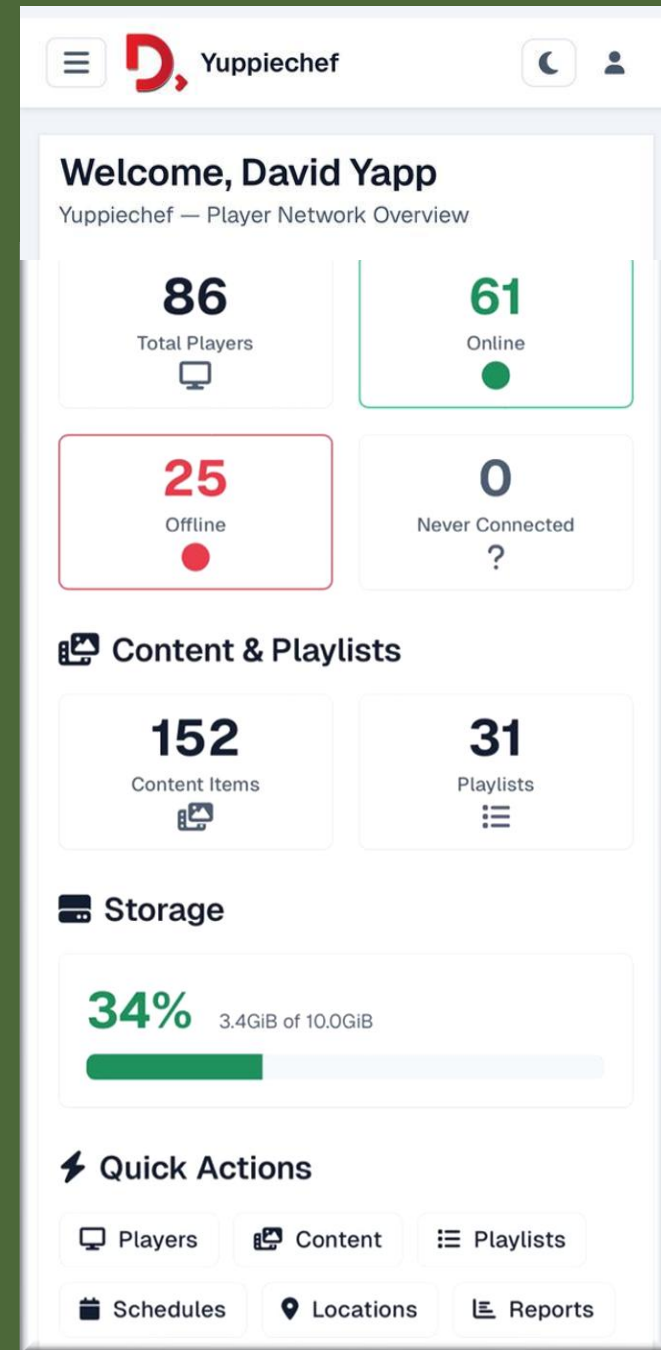

eVOLUTION

MARTIUS MMXXVI

Dark Mode : Light Mode

NETWORK CONTROL

Yuppiechef

Content

Browse

New Group