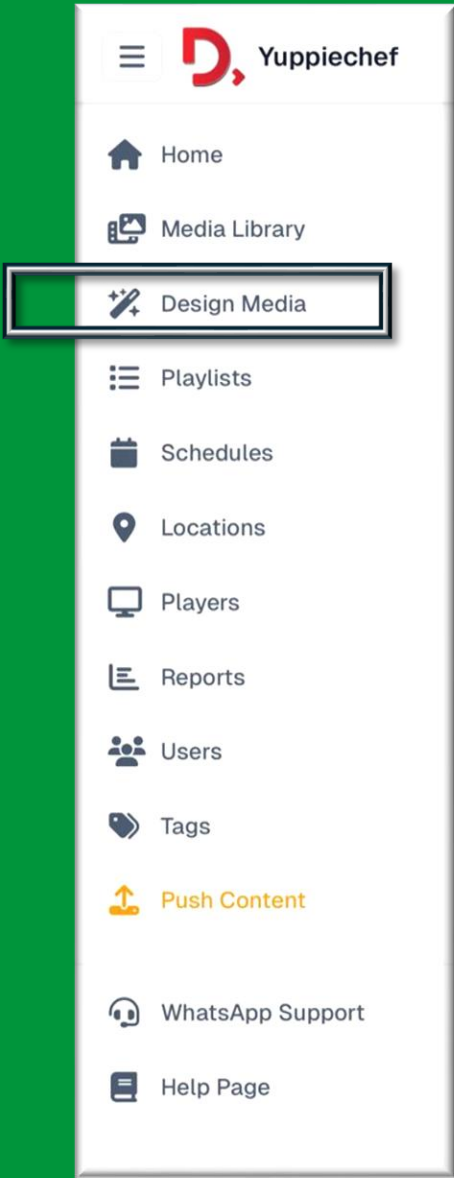

Ai DESIGNER