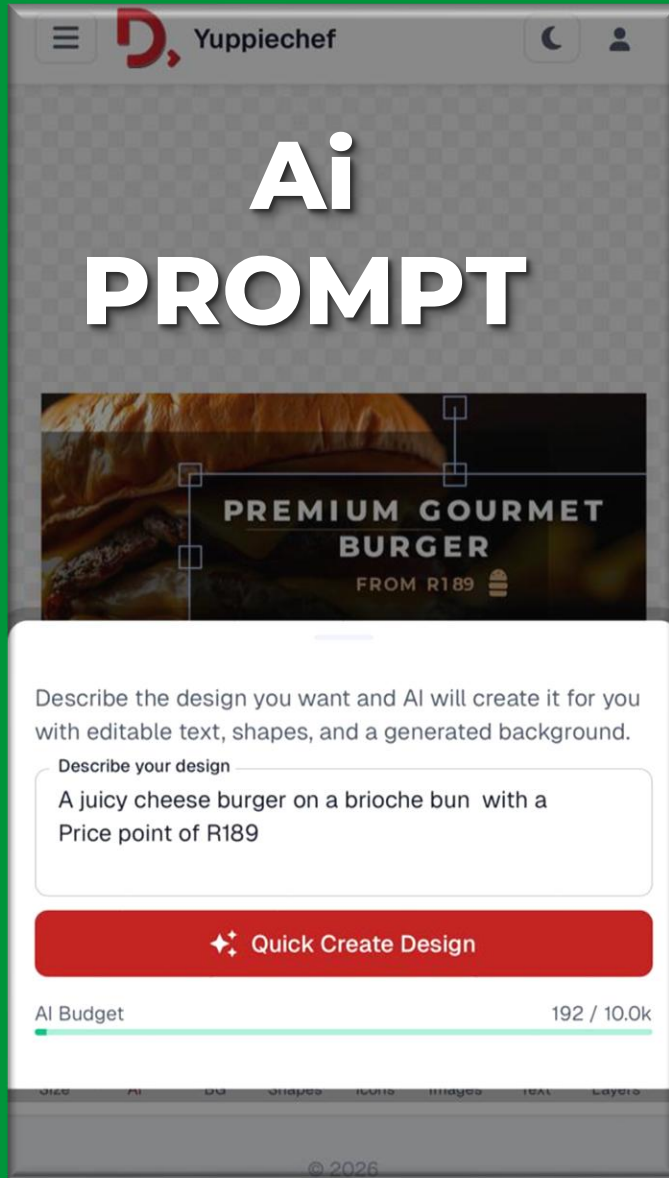

Ai DESIGNER